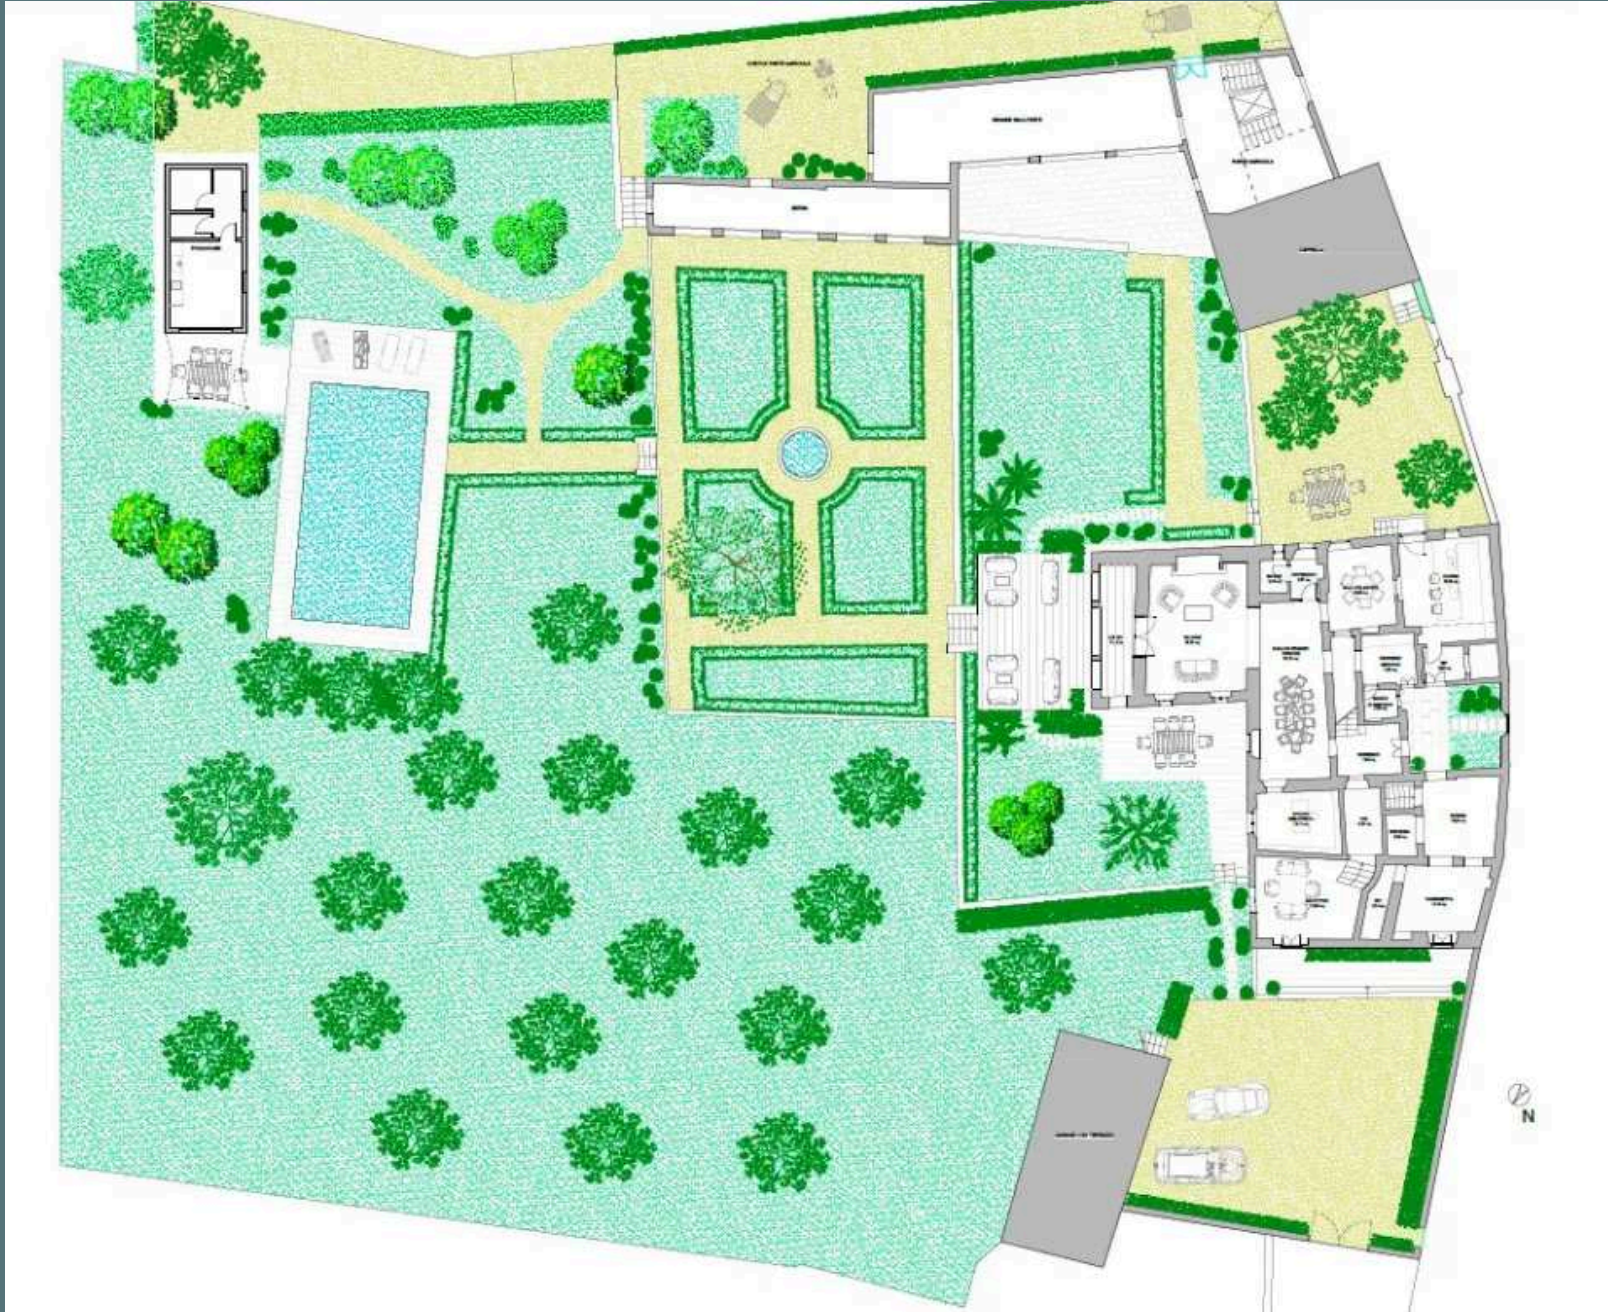

The entrance to the territory of the villa is carried out through the gate, which is protected by a double lock on the left side, we will see a garage and huge terrace with a gorgeous view on which it would be great to taking a drinks and doing family dinners .

On the territory of the villa there is a huge pool, garden with a fountain and recreation areas; moreover, on the territory of the villa there are winter garden and an old church that can be used as a guest house. In the garden of the villa there are a large number of beautiful trees and flowers. The villa is fragrant in greenery and envelops with its tranquility.

The total area of the villa is about 900 m<sup>2</sup> and 5 ha of the land. The villa also has a terrace and numerous rooms and kitchen. It needs to do major repairs.

PIANTA PIANO TERRA

PIANTA PIANO PRIMO