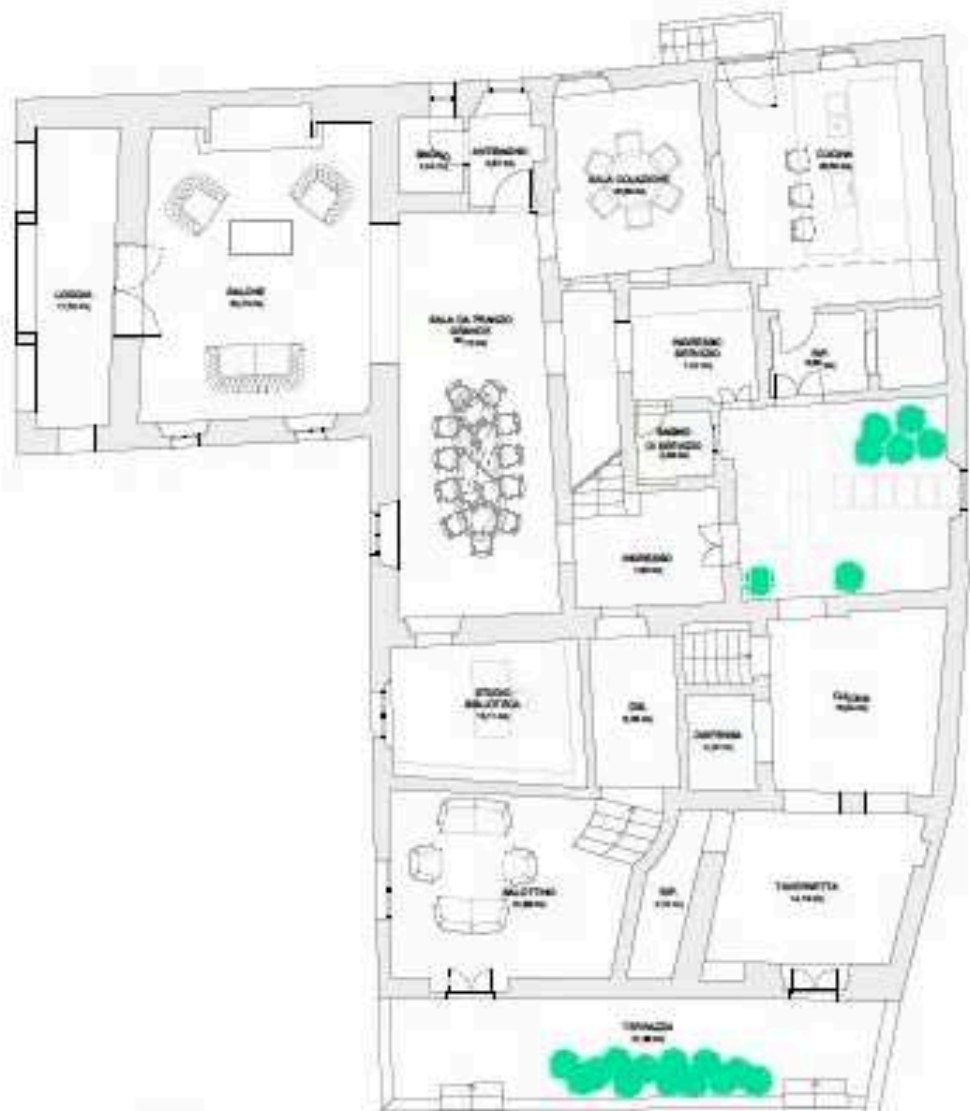

The entrance to the territory of the villa is carried out through the gate, which is protected by a double lock on the left side, we will see a garage and huge terrace with a gorgeous view on which it would be great to taking a drinks and doing family dinners .

The total area of the villa is about 900 m<sup>2</sup> and 5 ha of the land. The villa also has a terrace and numerous rooms and kitchen. It needs to do major repairs.

PIANTA PIANO TERRA

PIANTA PIANO PRIMO