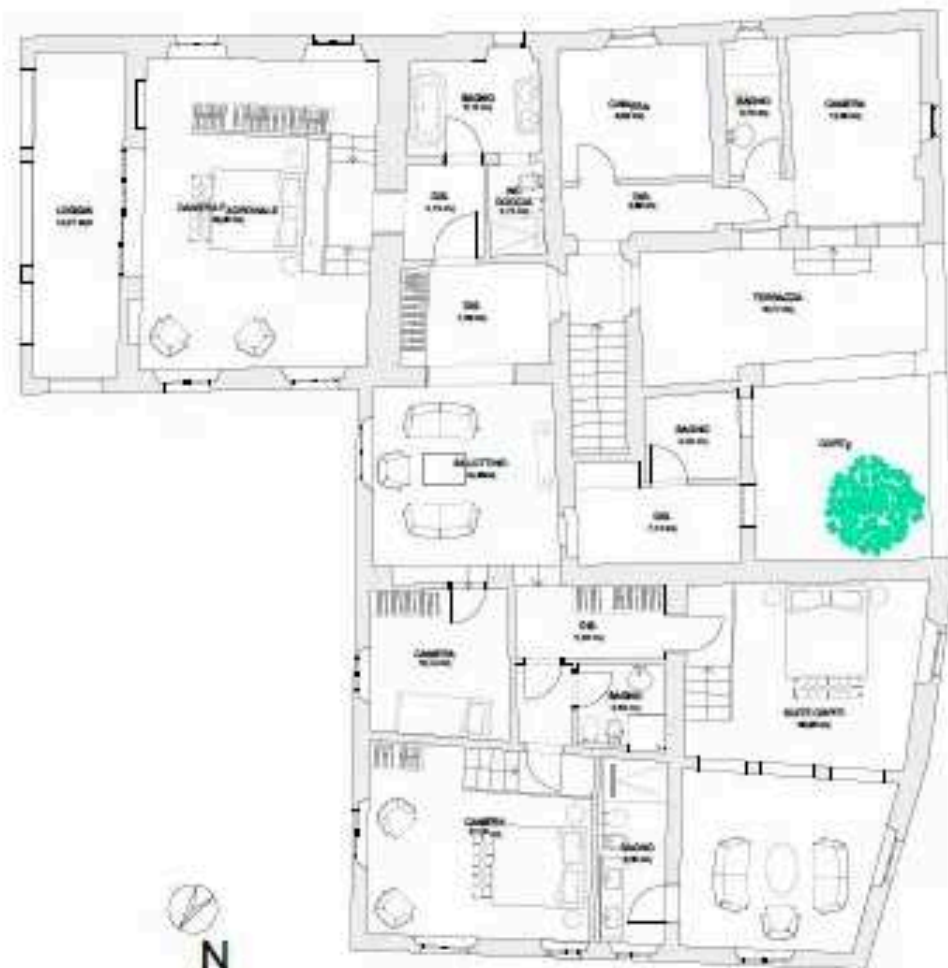

The entrance to the territory of the villa is carried out through the gate, which is protected by a double lock on the left side, we will see a garage and huge terrace with a gorgeous view on which it would be great to taking a drinks and doing family dinners .

The total area of the villa is about 900 m<sup>2</sup> and 5 ha of the land. The villa also has a terrace and numerous rooms and kitchen. It needs to do major repairs.

PIANTA PIANO TERRA

PIANTA PIANO PRIMO